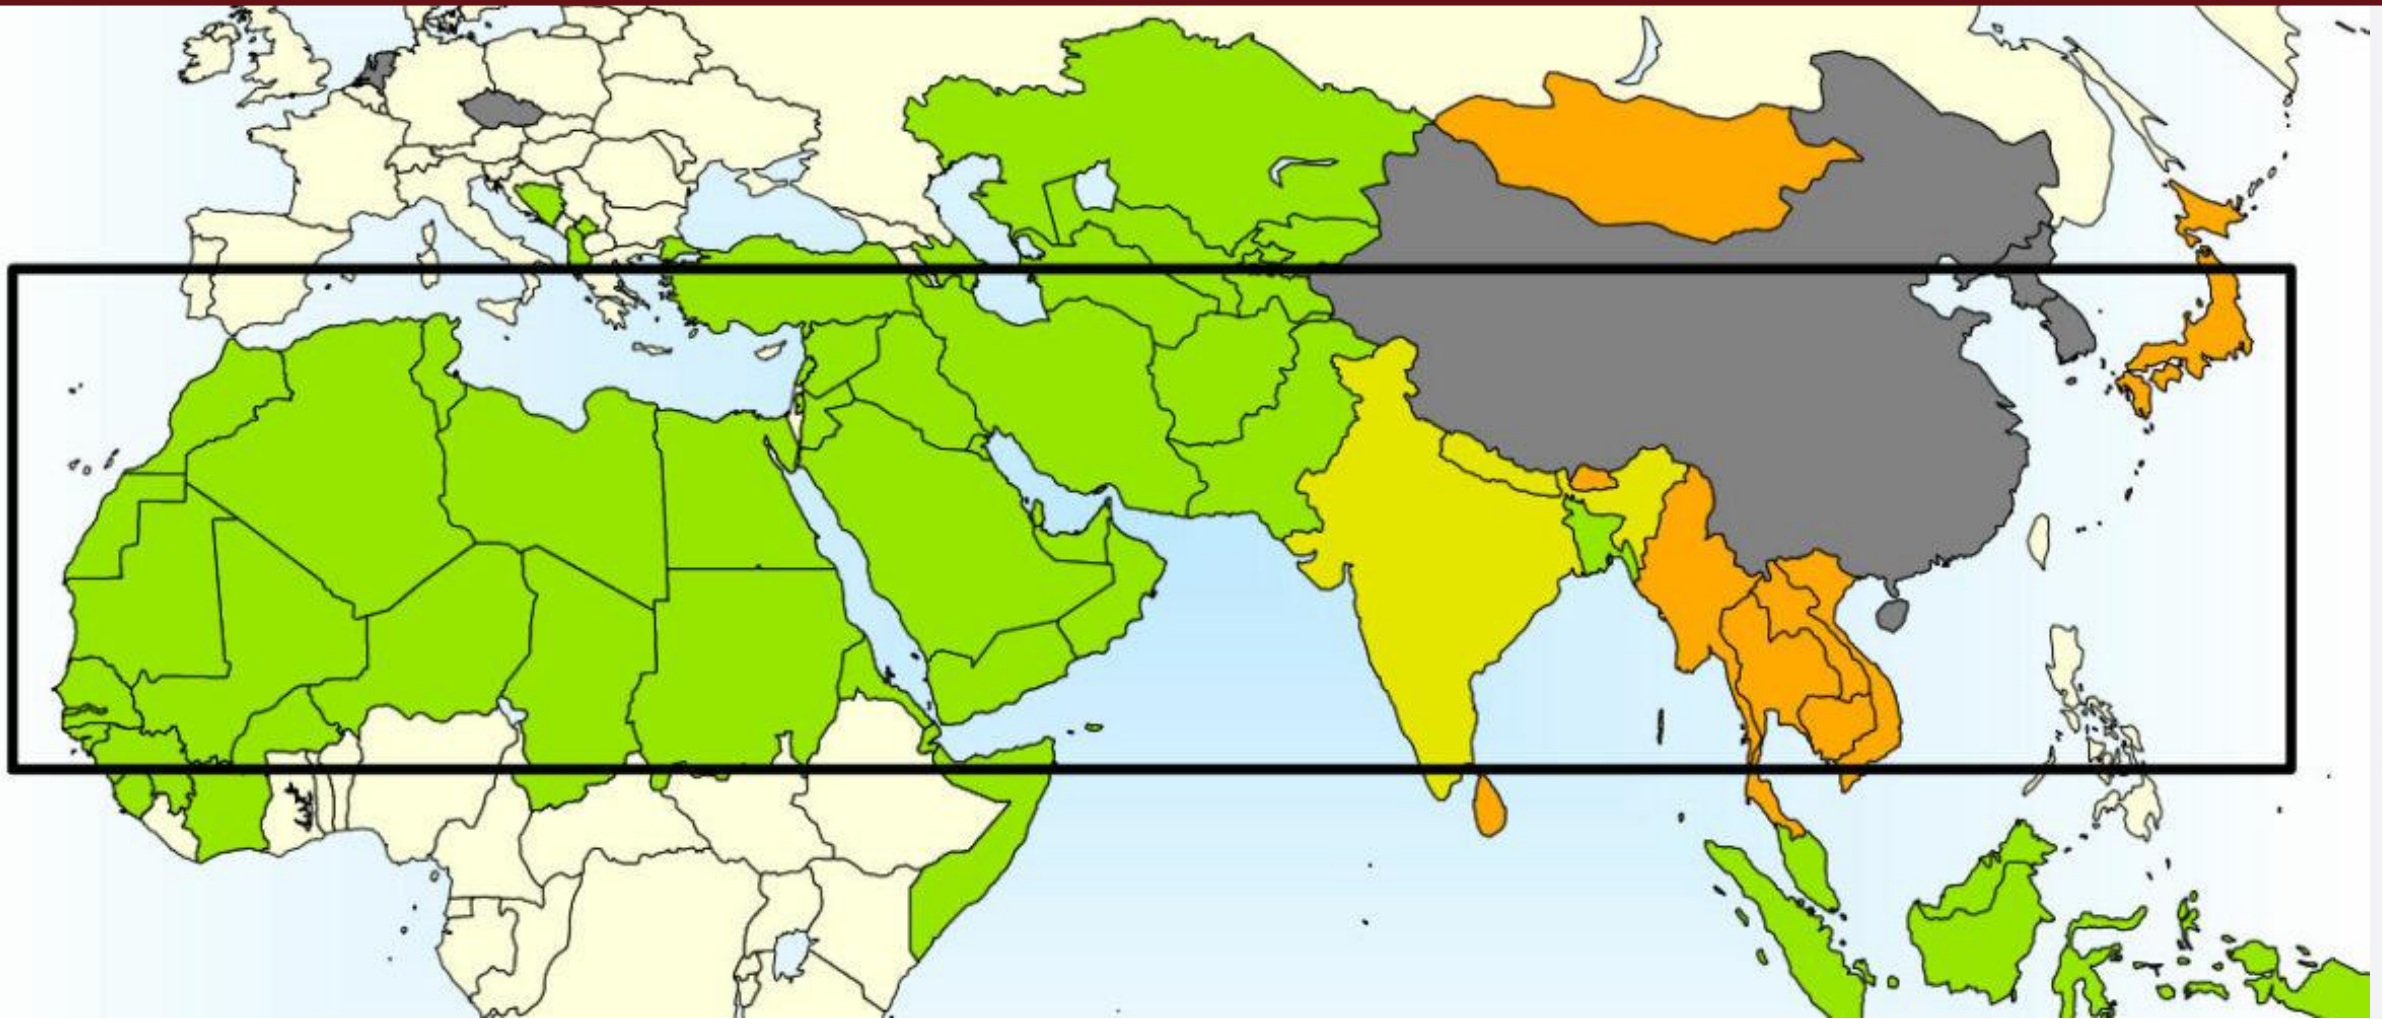

THE 10/40 WINDOW - THE MOST UNREACHED NATIONS

Muslim

Hindu

Buddhist

Irreligious